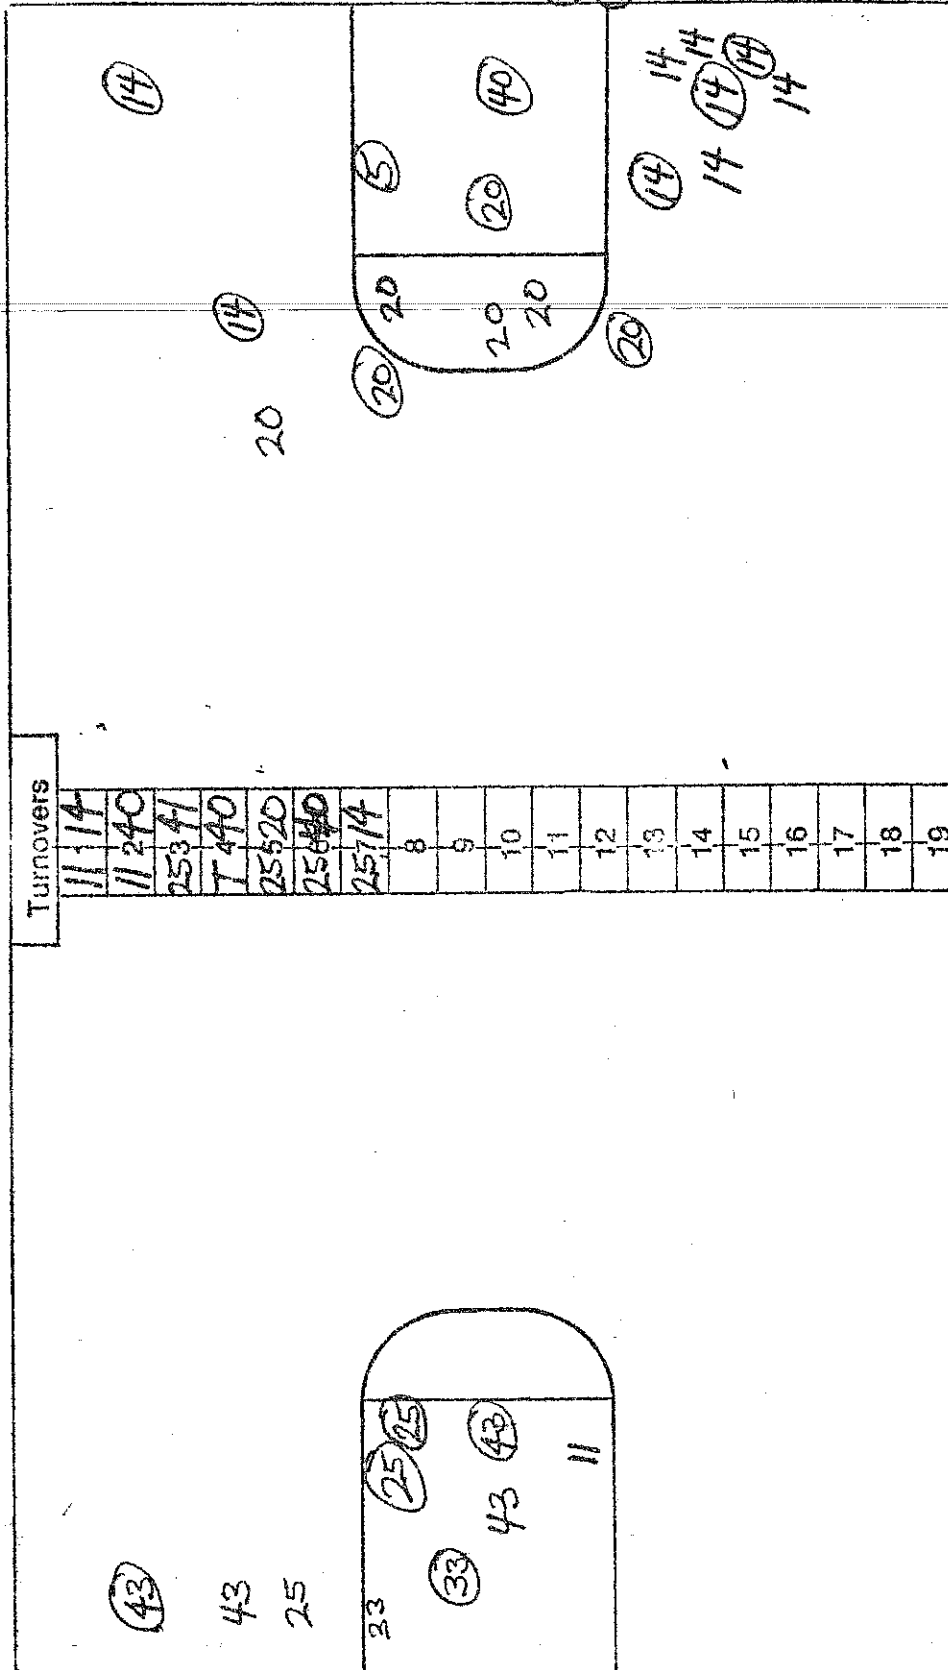

NCAA BASKETBALL SHOT CHART

First Half

Second Half

(Circle one)

Layups (P) (L) (R)

Team MEADE COUNTY

Team ATHERTON

Attempted 22

Made 13

Percentage 59.1

Attempted 27

Made 17

Percentage 63.0

Layups (P) (L) (R) (43) (45) (43) (45) (43) (45) (43) (45) (43) (45) (43) (45) (43) (45)