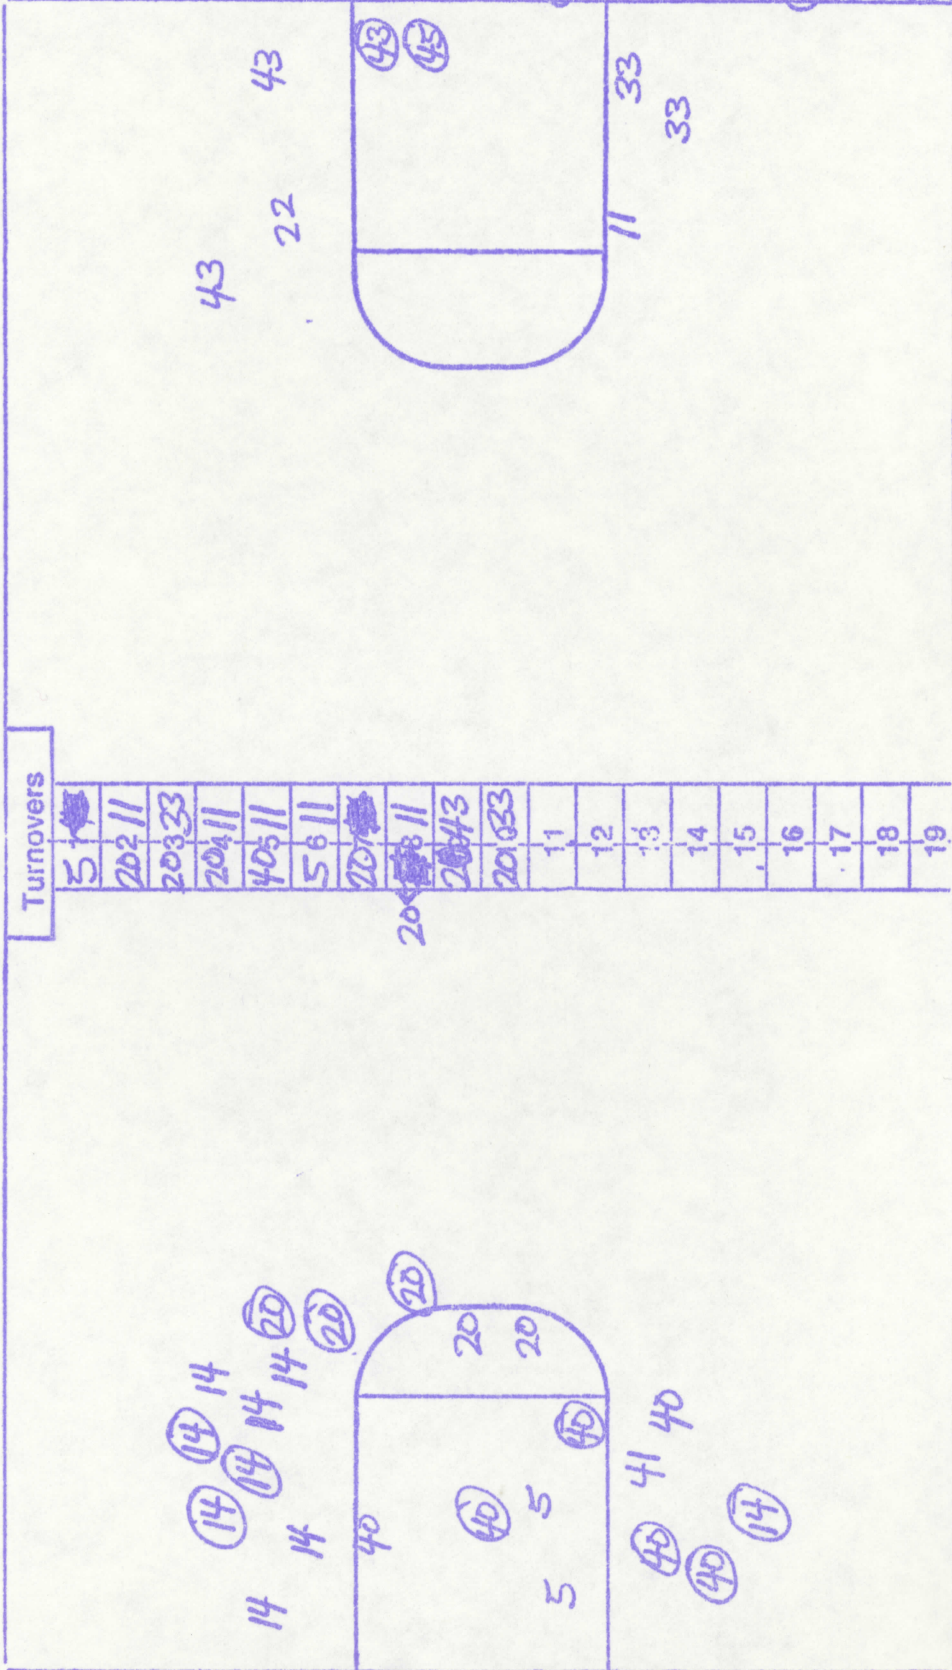

NCAA BASKETBALL SHOT CHART

First Half

Second Half

(Circle one)

Layups

43 45 43 45 43 43 33 45 45 45 22 33 43 43 33 43 45

Team ATHERTON

Team MEADE COUNTY

Attempted 28

Made 14

Percentage 50.0

Attempted 28

Made 16

Percentage 57.1

Layups 14 14 40 5 40 5 40